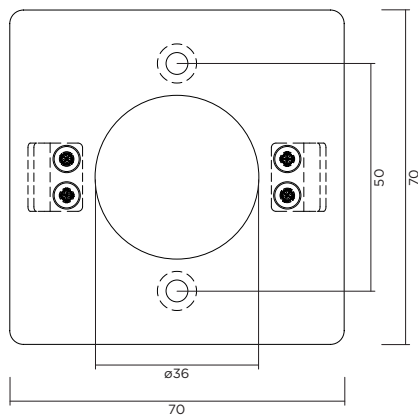

ARZY

08-04-2016

1.0

LED 6W | 220-240VAC | 50-60Hz | COB 3-step | incl. power supply

CE IP20 960°C 0,3m P

3000K | >80CRI | 380lm

white texture
chrome
black texture

325163W4
325163C4
325163B4

wall plate dimensions

DIMENSIONS

MOUNTING INSTRUCTION

- 1 Attach the wall plate to the wall with screws

POWER CONNECTION

- 2 Connect to driver
Interior: STANDARD version

- 3 Fixate the ARZY cover on the wall plate with the side screws