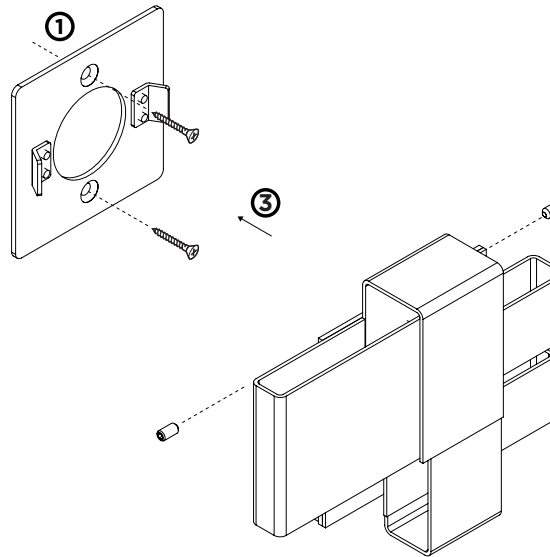

ARZY

08-04-2016

1.0

LED 6W | 220-240VAC | 50-60Hz | COB 3-step | incl. power supply

CE IP20 960°C 0,3m P

3000K | >80CRI | 380lm

white texture
chrome
black texture

325163W4
325163C4
325163B4

wall plate dimensions

DIMENSIONS

MOUNTING INSTRUCTION

- 1 Attach the wall plate to the wall with screws

POWER CONNECTION

- 2 Connect to driver
Interior: STANDARD version

- 3 Fixate the ARZY cover on the wall plate with the side screws